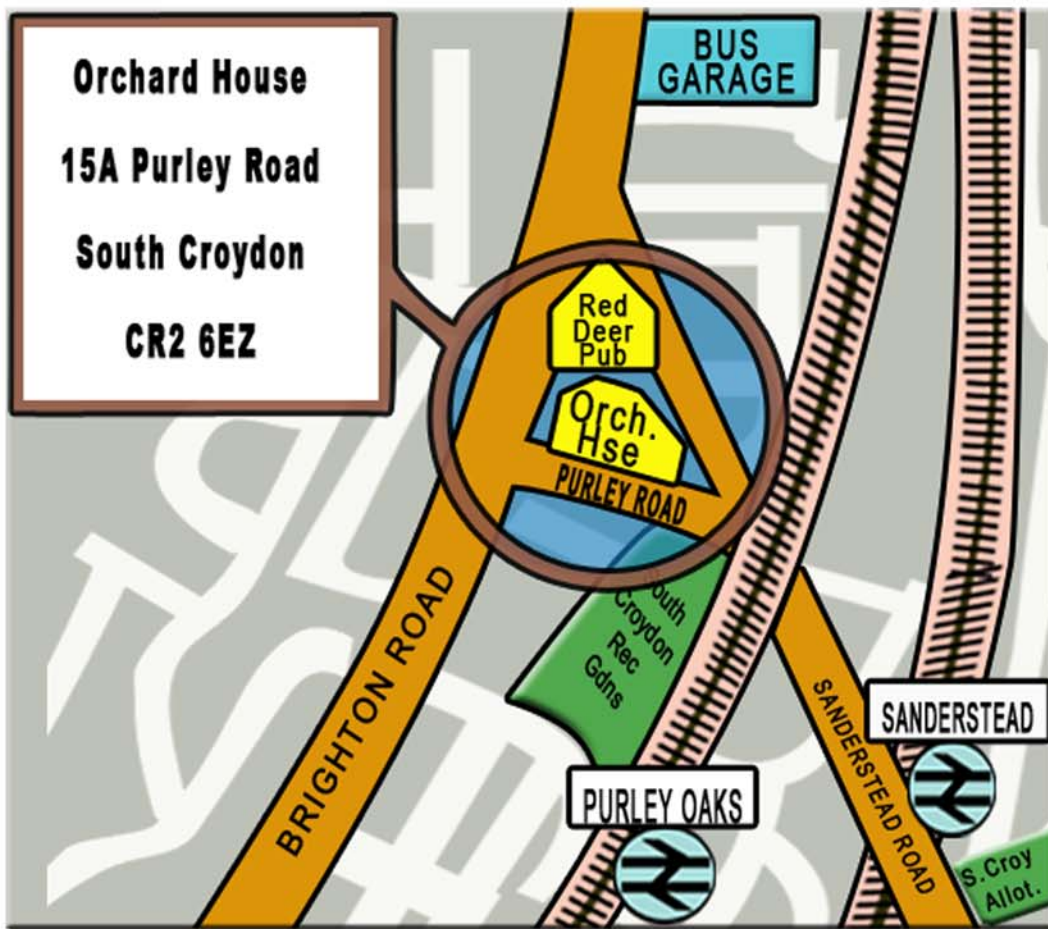

Orchard House

How to find us

Travel by Bus

60, 166, 312, 407, 466, 468

Nearest Stations: Purley Oaks & Sanderstead

Tel: 020 8253 8205